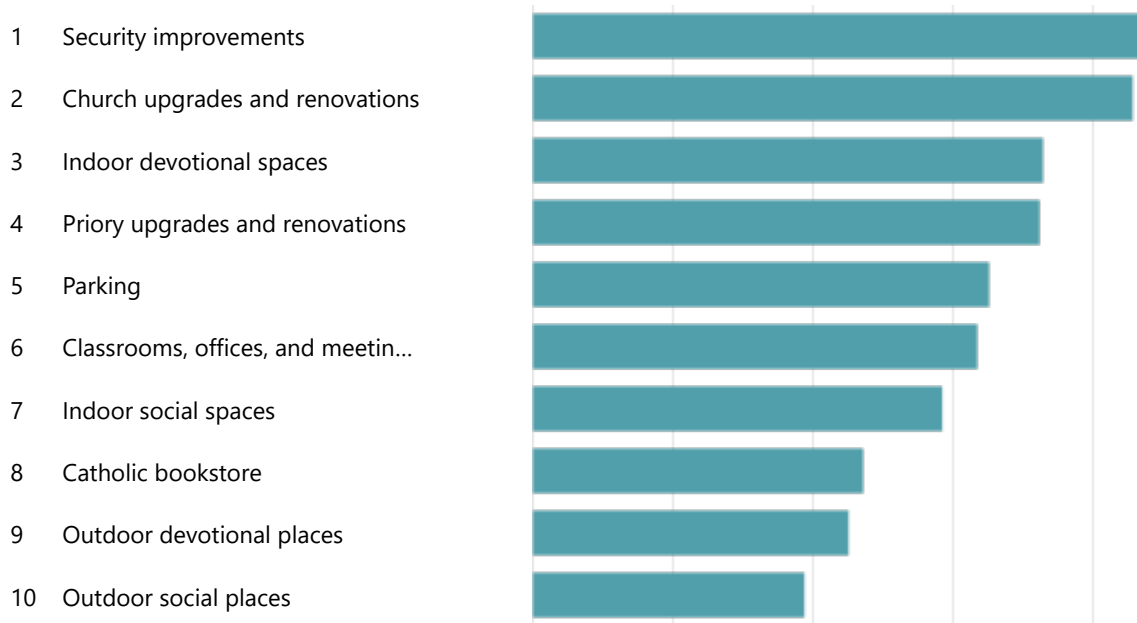

Update

23 respondents (24%) answered **parish** for this question.

6. Key Questions to Ask and Answer

90 Responses

Latest Responses

- "How can we support parishioner input and participation of all a...
- "Can one/we measure if we are growing in love of God and chari...

Update

28 respondents (33%) answered **parish** for this question.

7. Considering physical spaces only, please rank the following items, with the most important item on top. Drag items or use the arrows to reorder the listing.